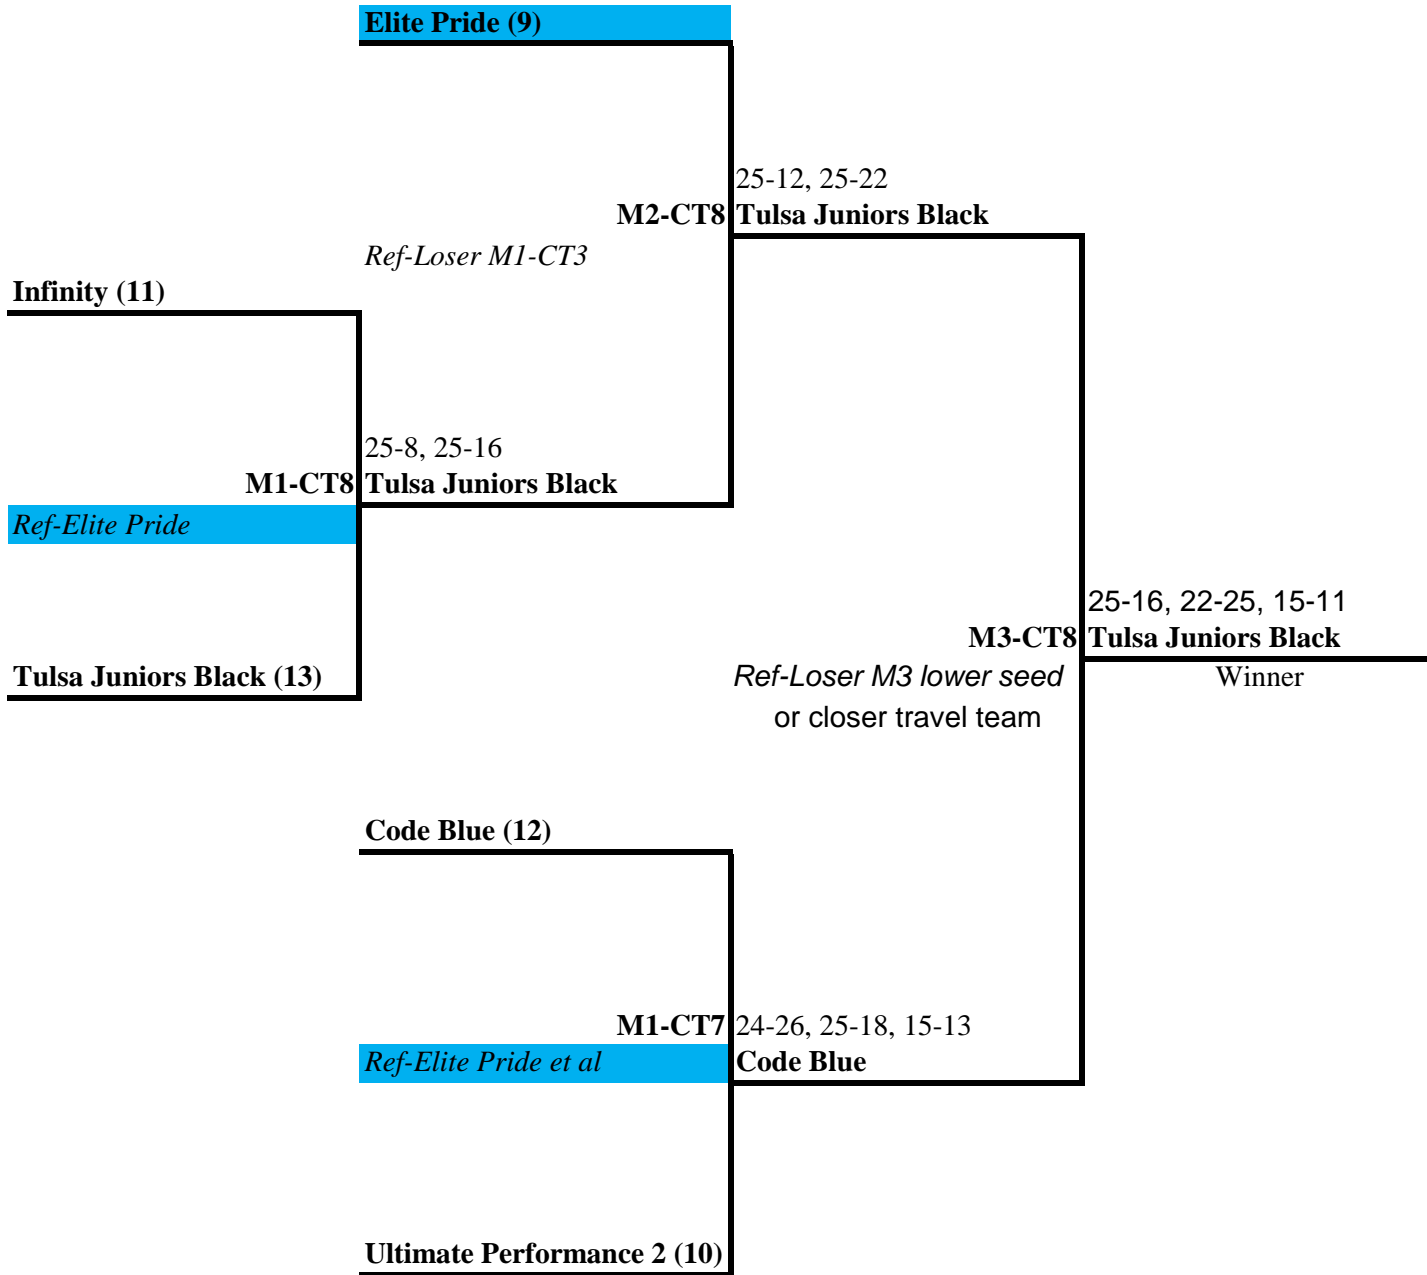

M=Match-listed w/# on court

CT=Court Assigned

Ref=Officiating Team

14 American Silver February Fiesta

www.clubtournaments.net

Reading the Bracket

M=Match # on that court

CT=Court Assigned

CT=Court Assigned

Ref=Officiating Team

February Fiesta

www.clubtournaments.net

Reading the Bracket

M=Match # on that court

CT=Court Assigned

Ref=Officiating Team

February Fiesta

www.clubtournaments.net

Reading the Bracket

M=Match-listed w/# on court

CT=Court Assigned

Ref=Officiating Team

February Fiesta

www.clubtournaments.net

Reading the Bracket
 M=Match # on that court
 CT=Court Assigned
 Ref=Officiating Team

February Fiesta

www.clubtournaments.net

Reading the Bracket

M=Match-listed w/# on court

CT=Court Assigned

Ref=Officiating Team