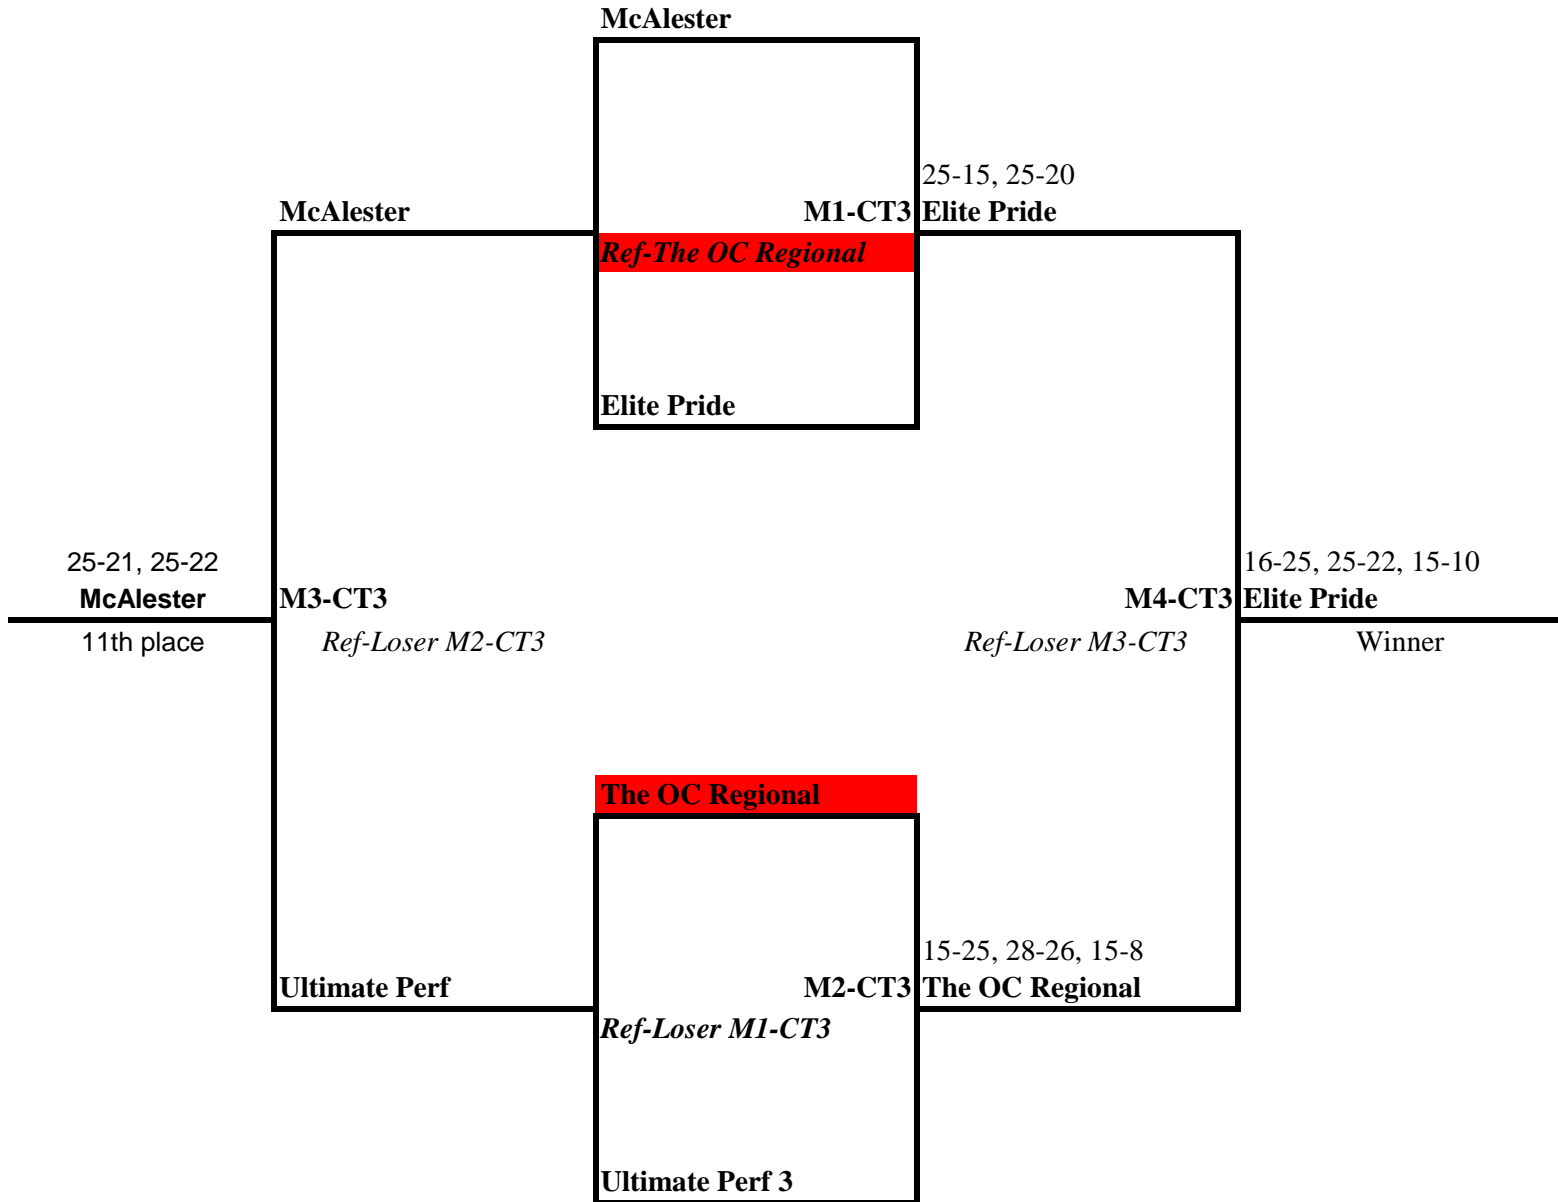

www.clubtournaments.net

14 USA Silver February Fiesta

www.clubtournaments.net

Reading the Bracket
 M=Match # on that court
 CT=Court Assigned
 Ref=Officiating Team

February Fiesta

www.clubtournaments.net

Reading the Bracket

M=Match-listed w/# on court

CT=Court Assigned

Ref=Officiating Team

14 American Silver February Fiesta

www.clubtournaments.net

Reading the Bracket

M=Match # on that court

CT=Court Assigned