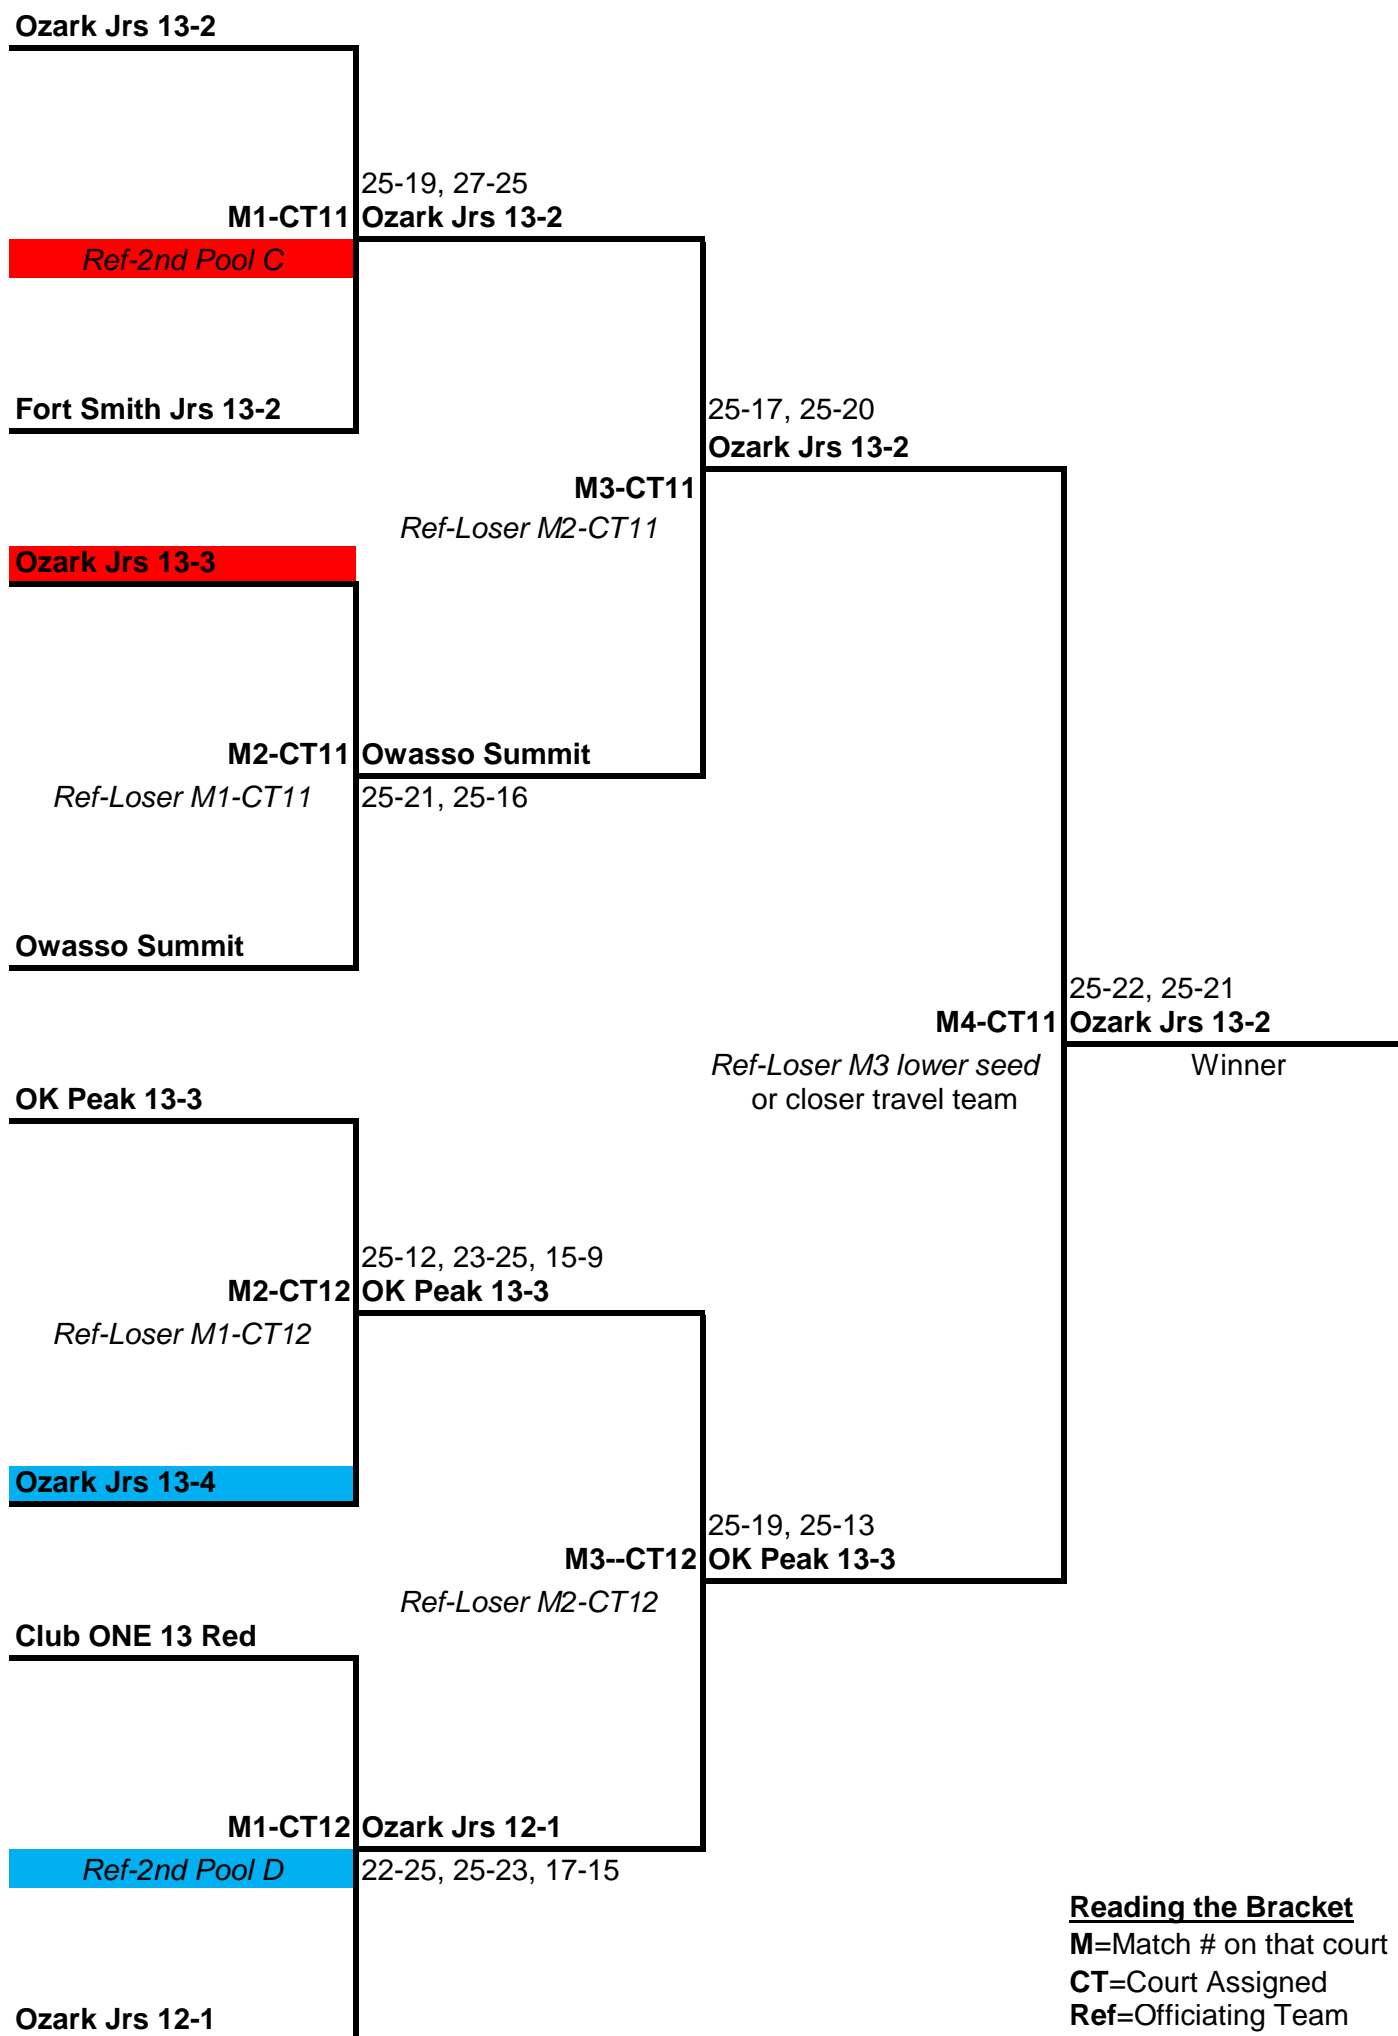

13 Gold February Fiesta

www.clubtournaments.net

Reading the Bracket
M=Match # on that court
CT=Court Assigned
Ref=Officiating Team