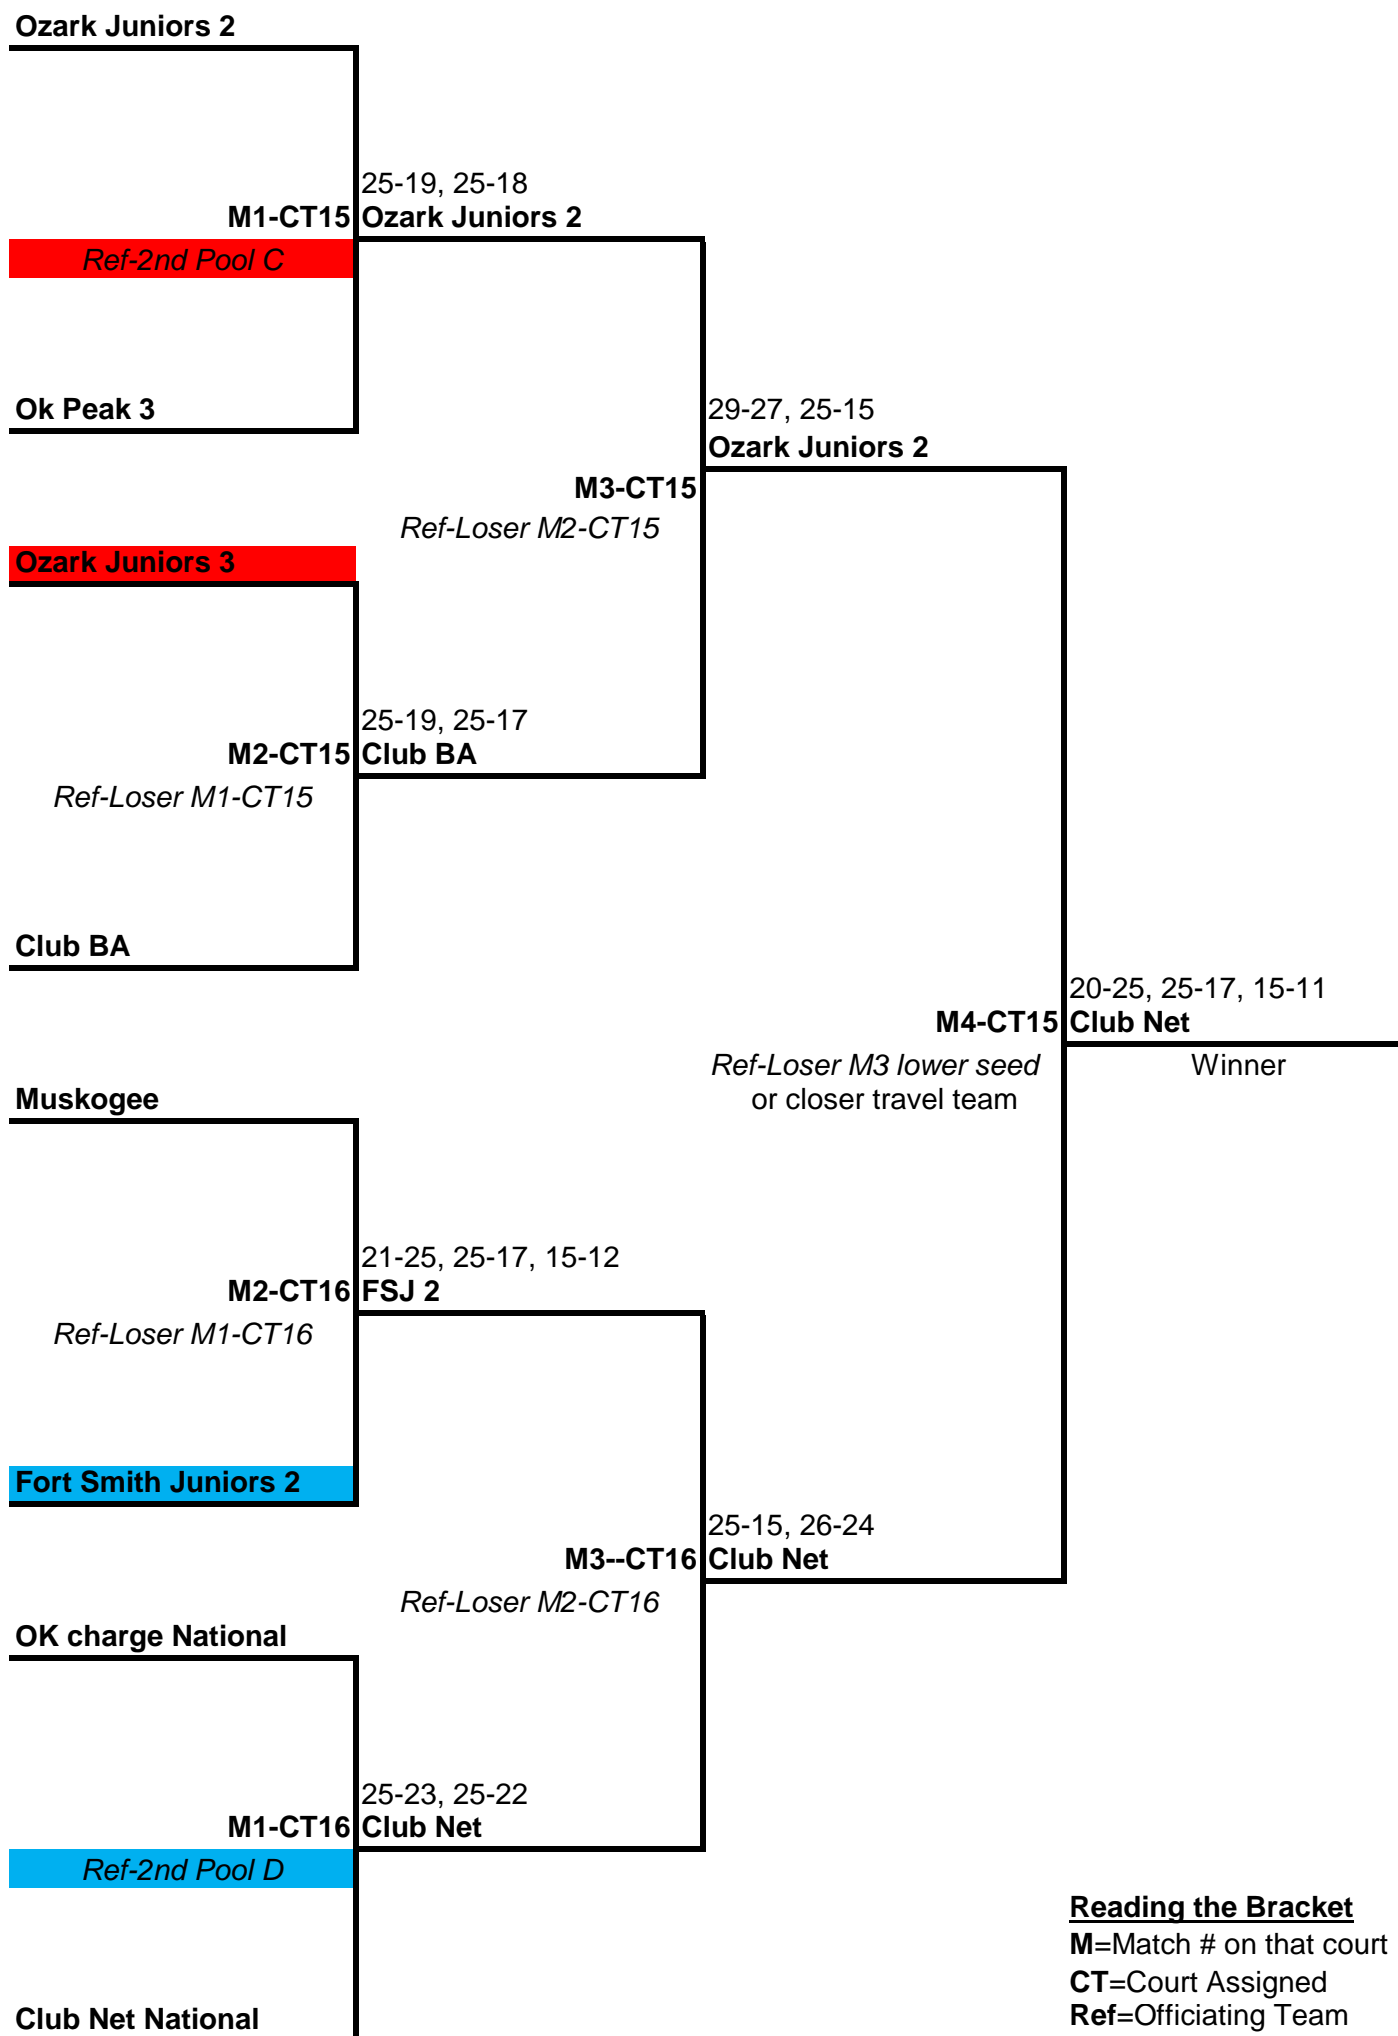

14 USA Gold February Fiesta

www.clubtournaments.net