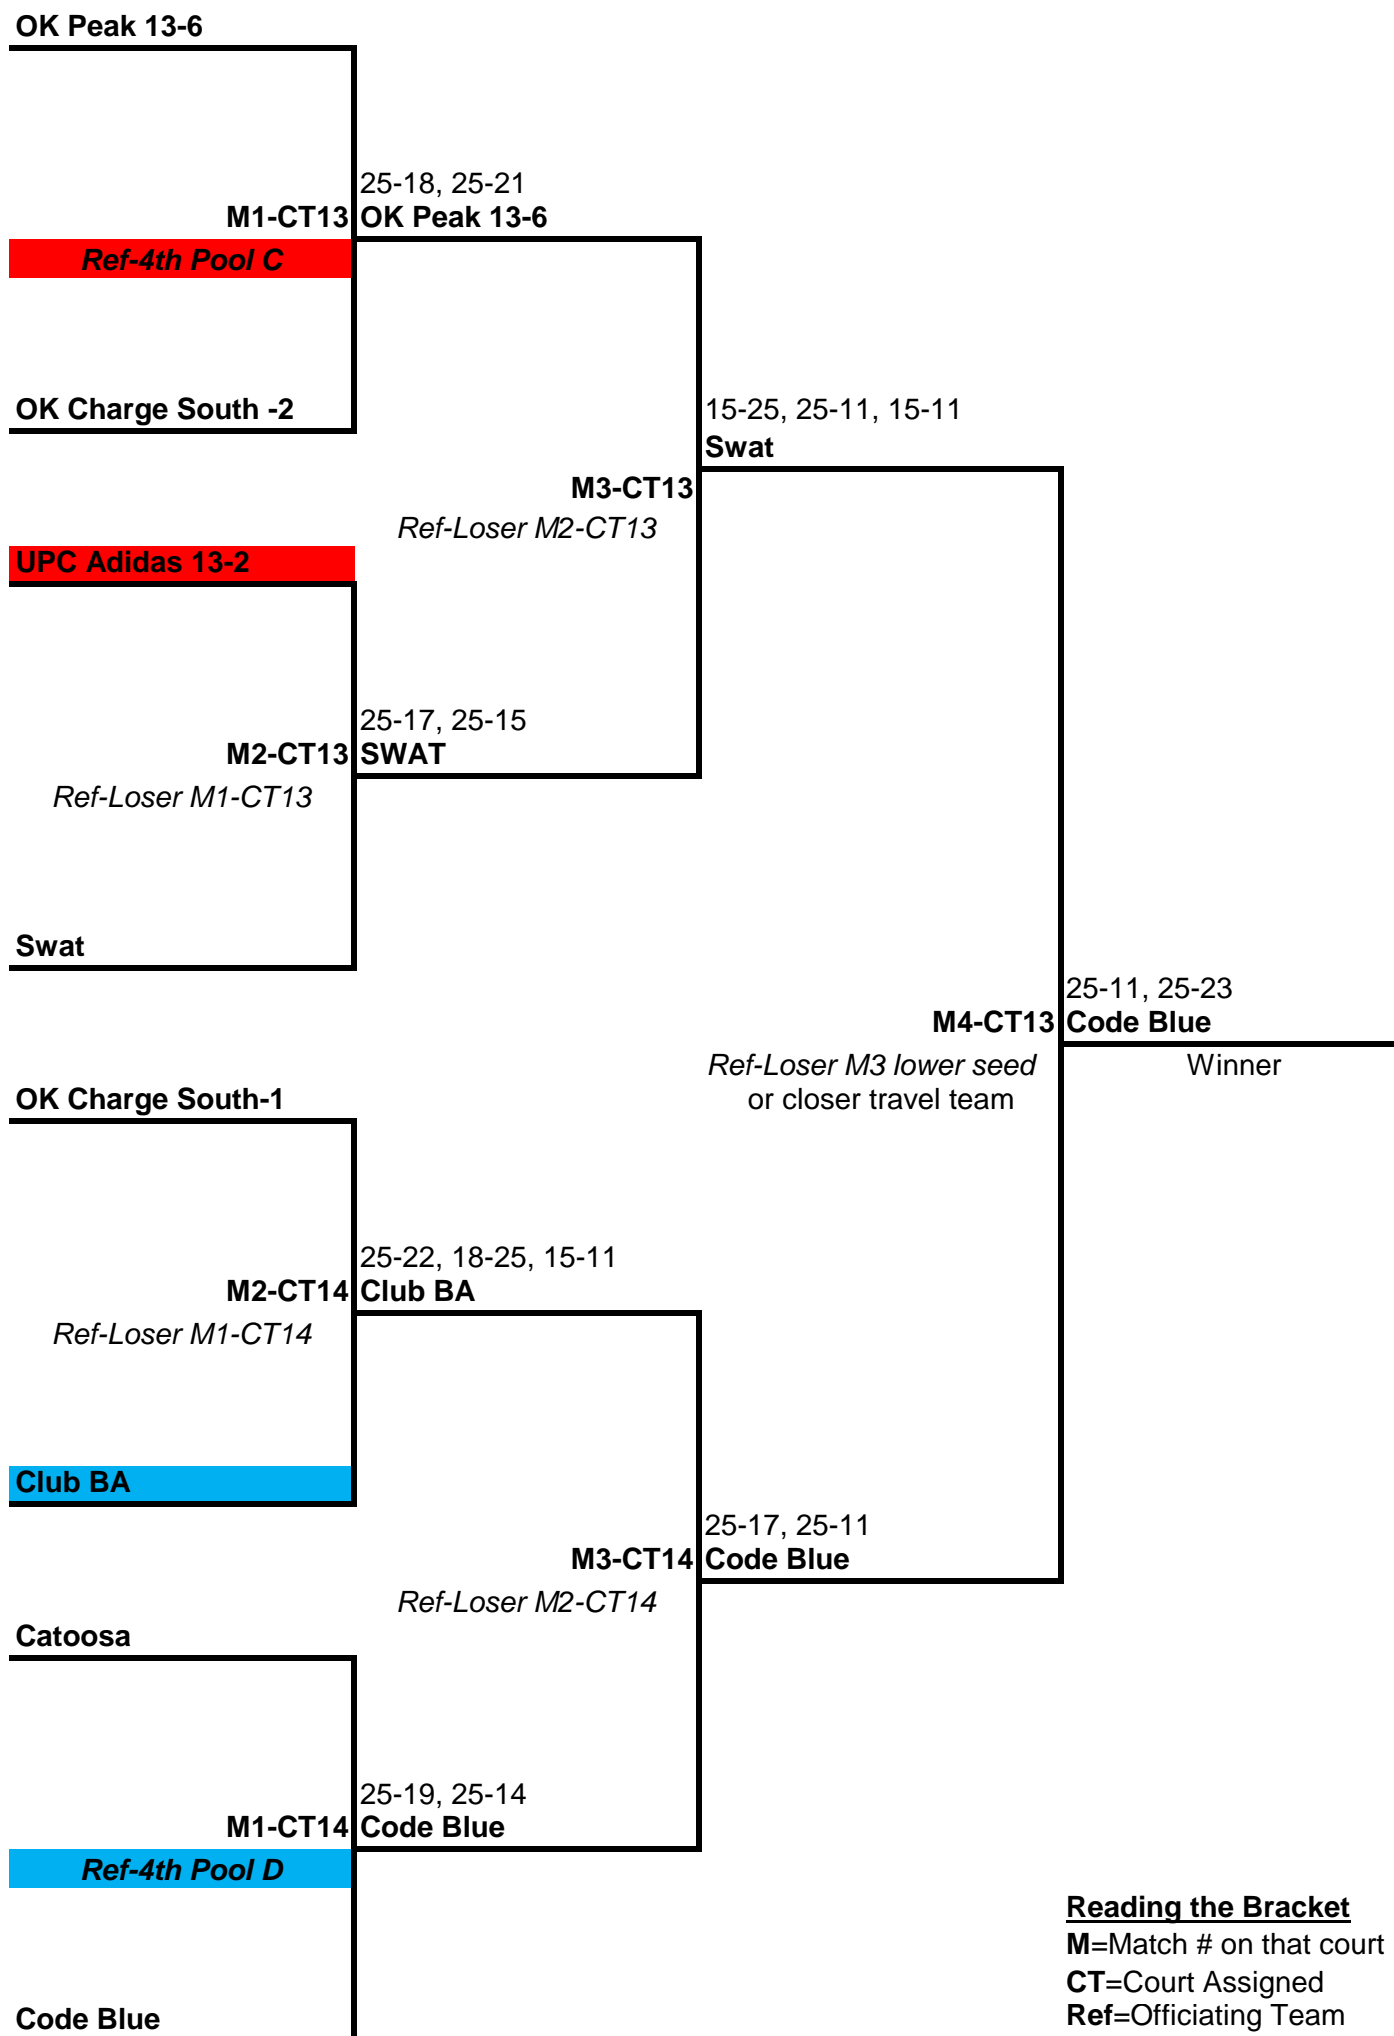

13 Gold February Fiesta

www.clubtournaments.net

Reading the Bracket
M=Match # on that court
CT=Court Assigned
Ref=Officiating Team

13 Silver

February Fiesta

www.clubtournaments.net

14 USA Gold February Fiesta

M=Match-listed w/# on court

CT=Court Assigned

Ref=Officiating Team

14 American Silver February Fiesta

www.clubtournaments.net

Reading the Bracket

M=Match # on that court

CT=Court Assigned