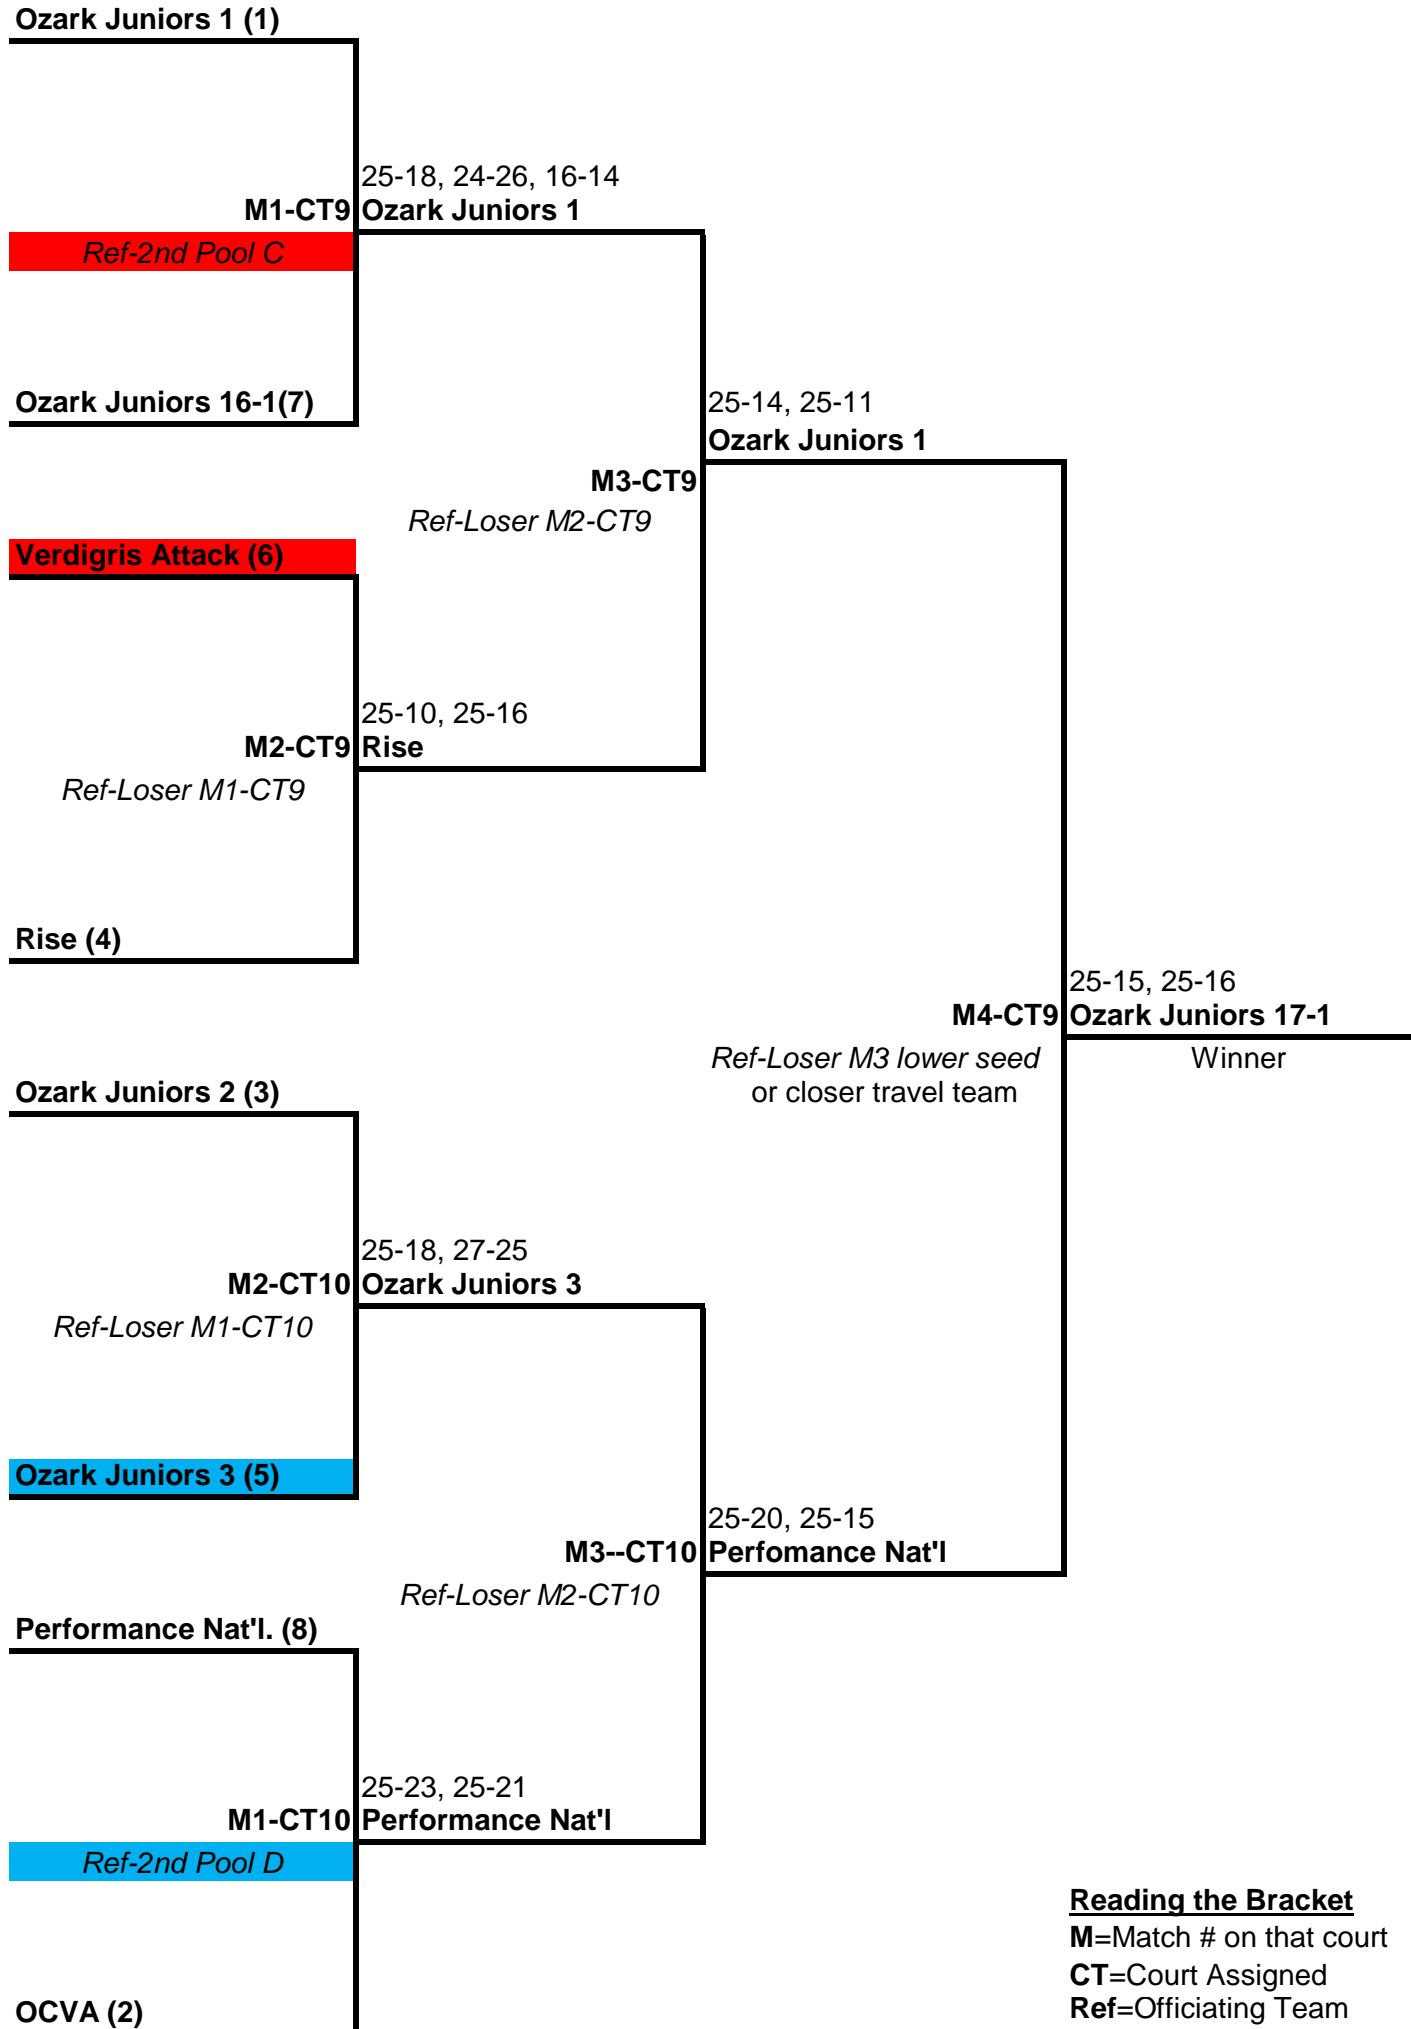

M=Match-listed w/# on court

CT=Court Assigned

Ref=Officiating Team

14 American Silver February Fiesta

www.clubtournaments.net

Reading the Bracket

M=Match # on that court

CT=Court Assigned

February Fiesta

www.clubtournaments.net

Reading the Bracket

M=Match-listed w/# on court

CT=Court Assigned

Ref=Officiating Team

February Fiesta

www.clubtournaments.net