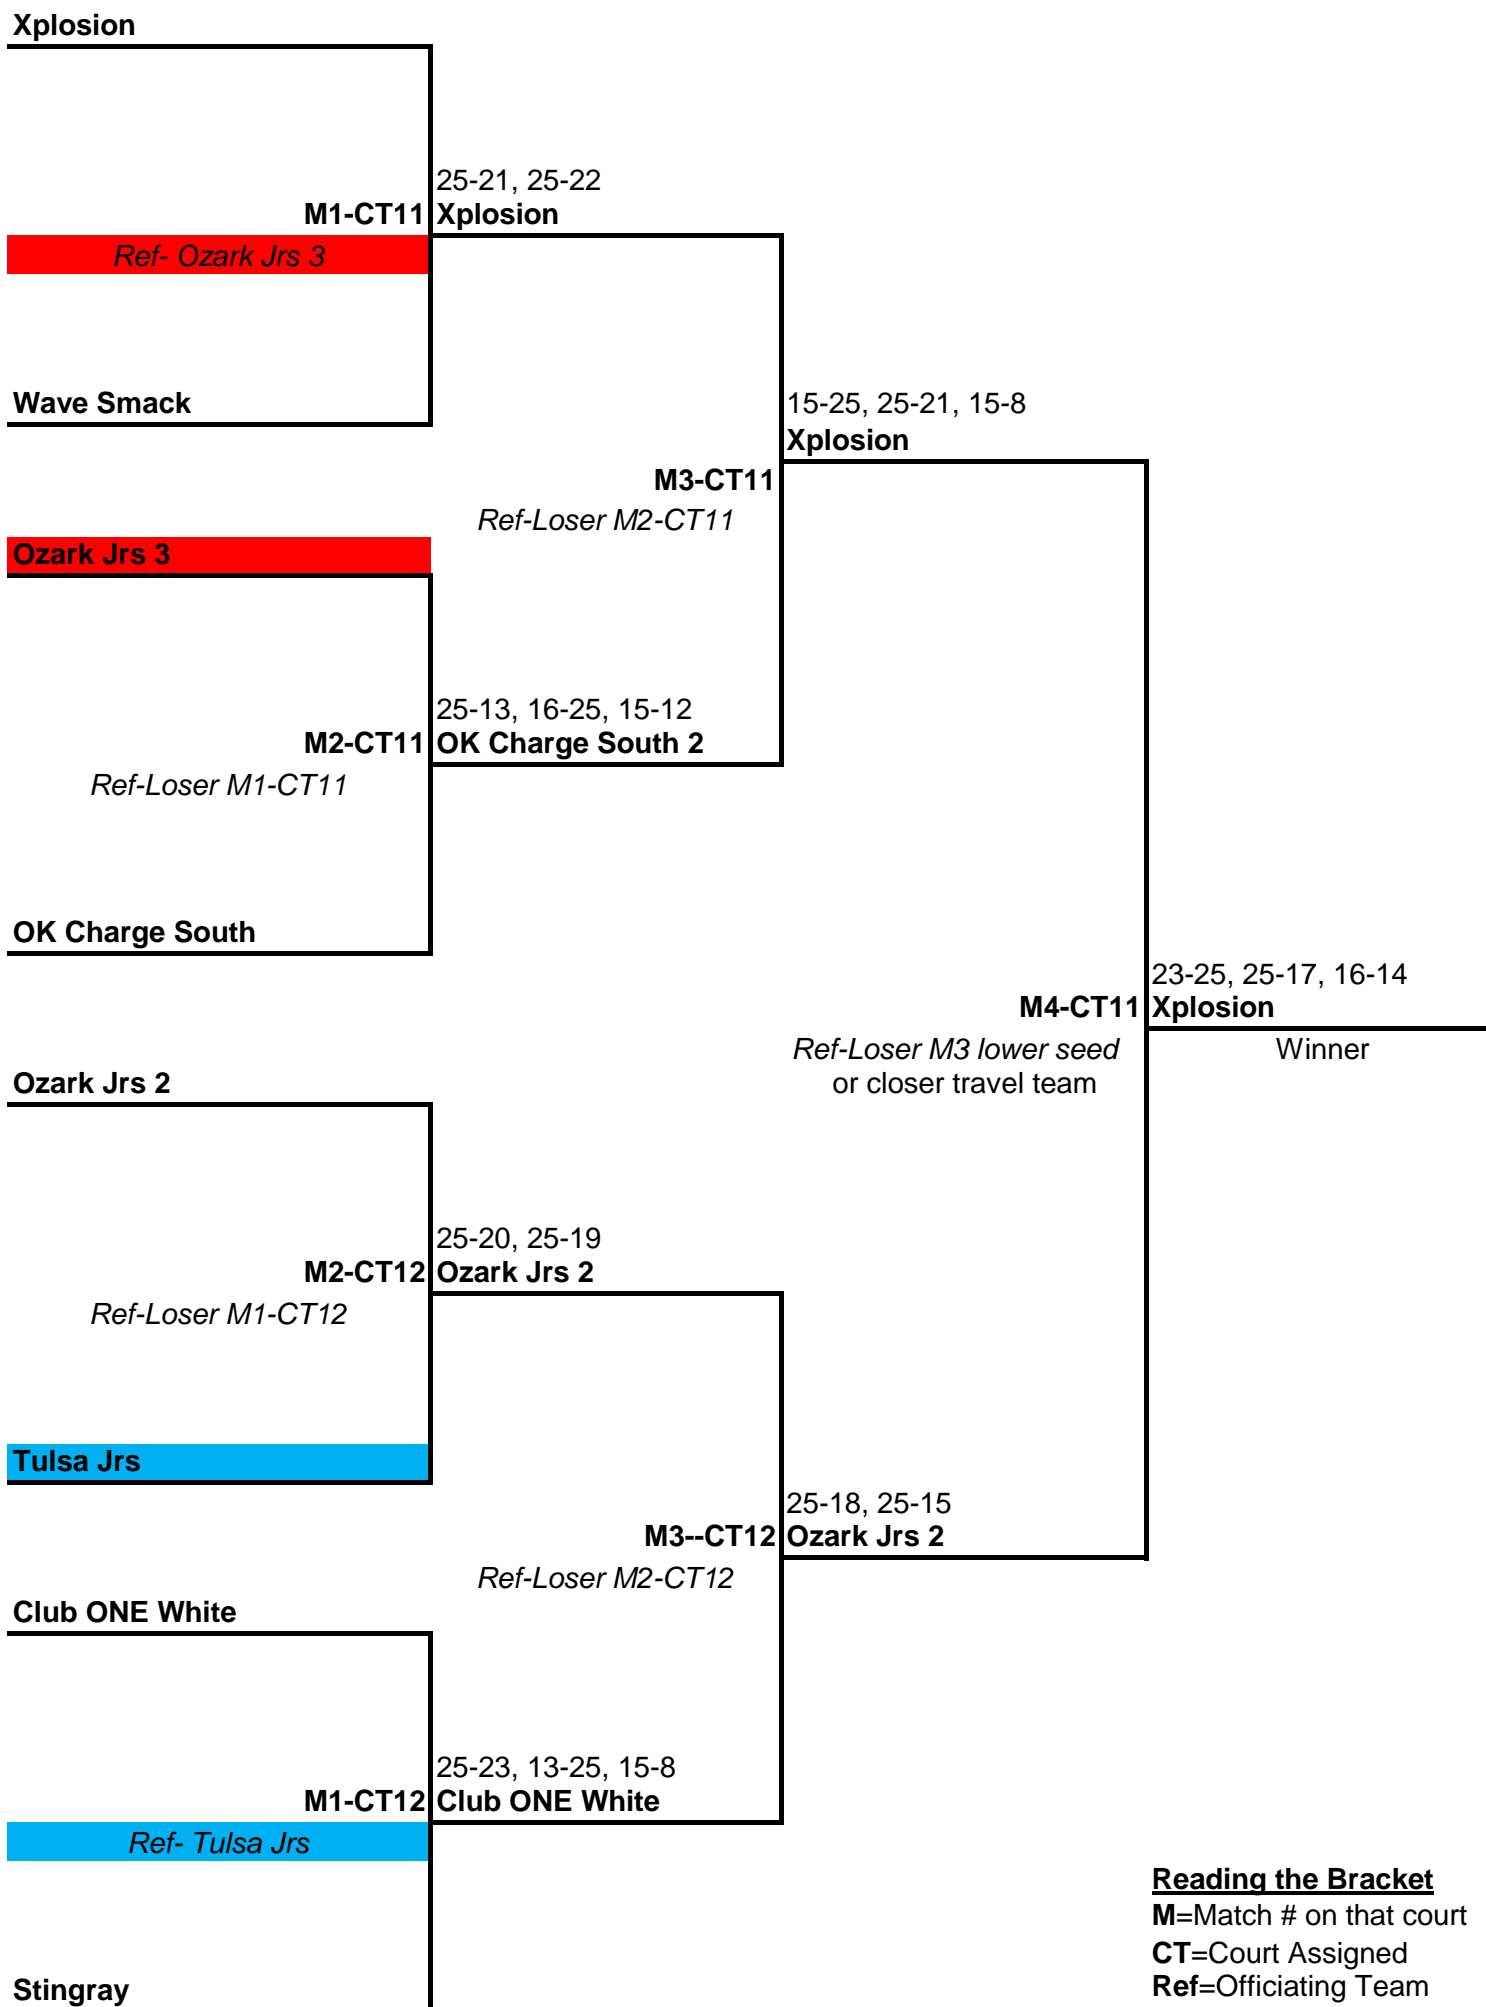

15 Gold February Fiesta

www.clubtournaments.net