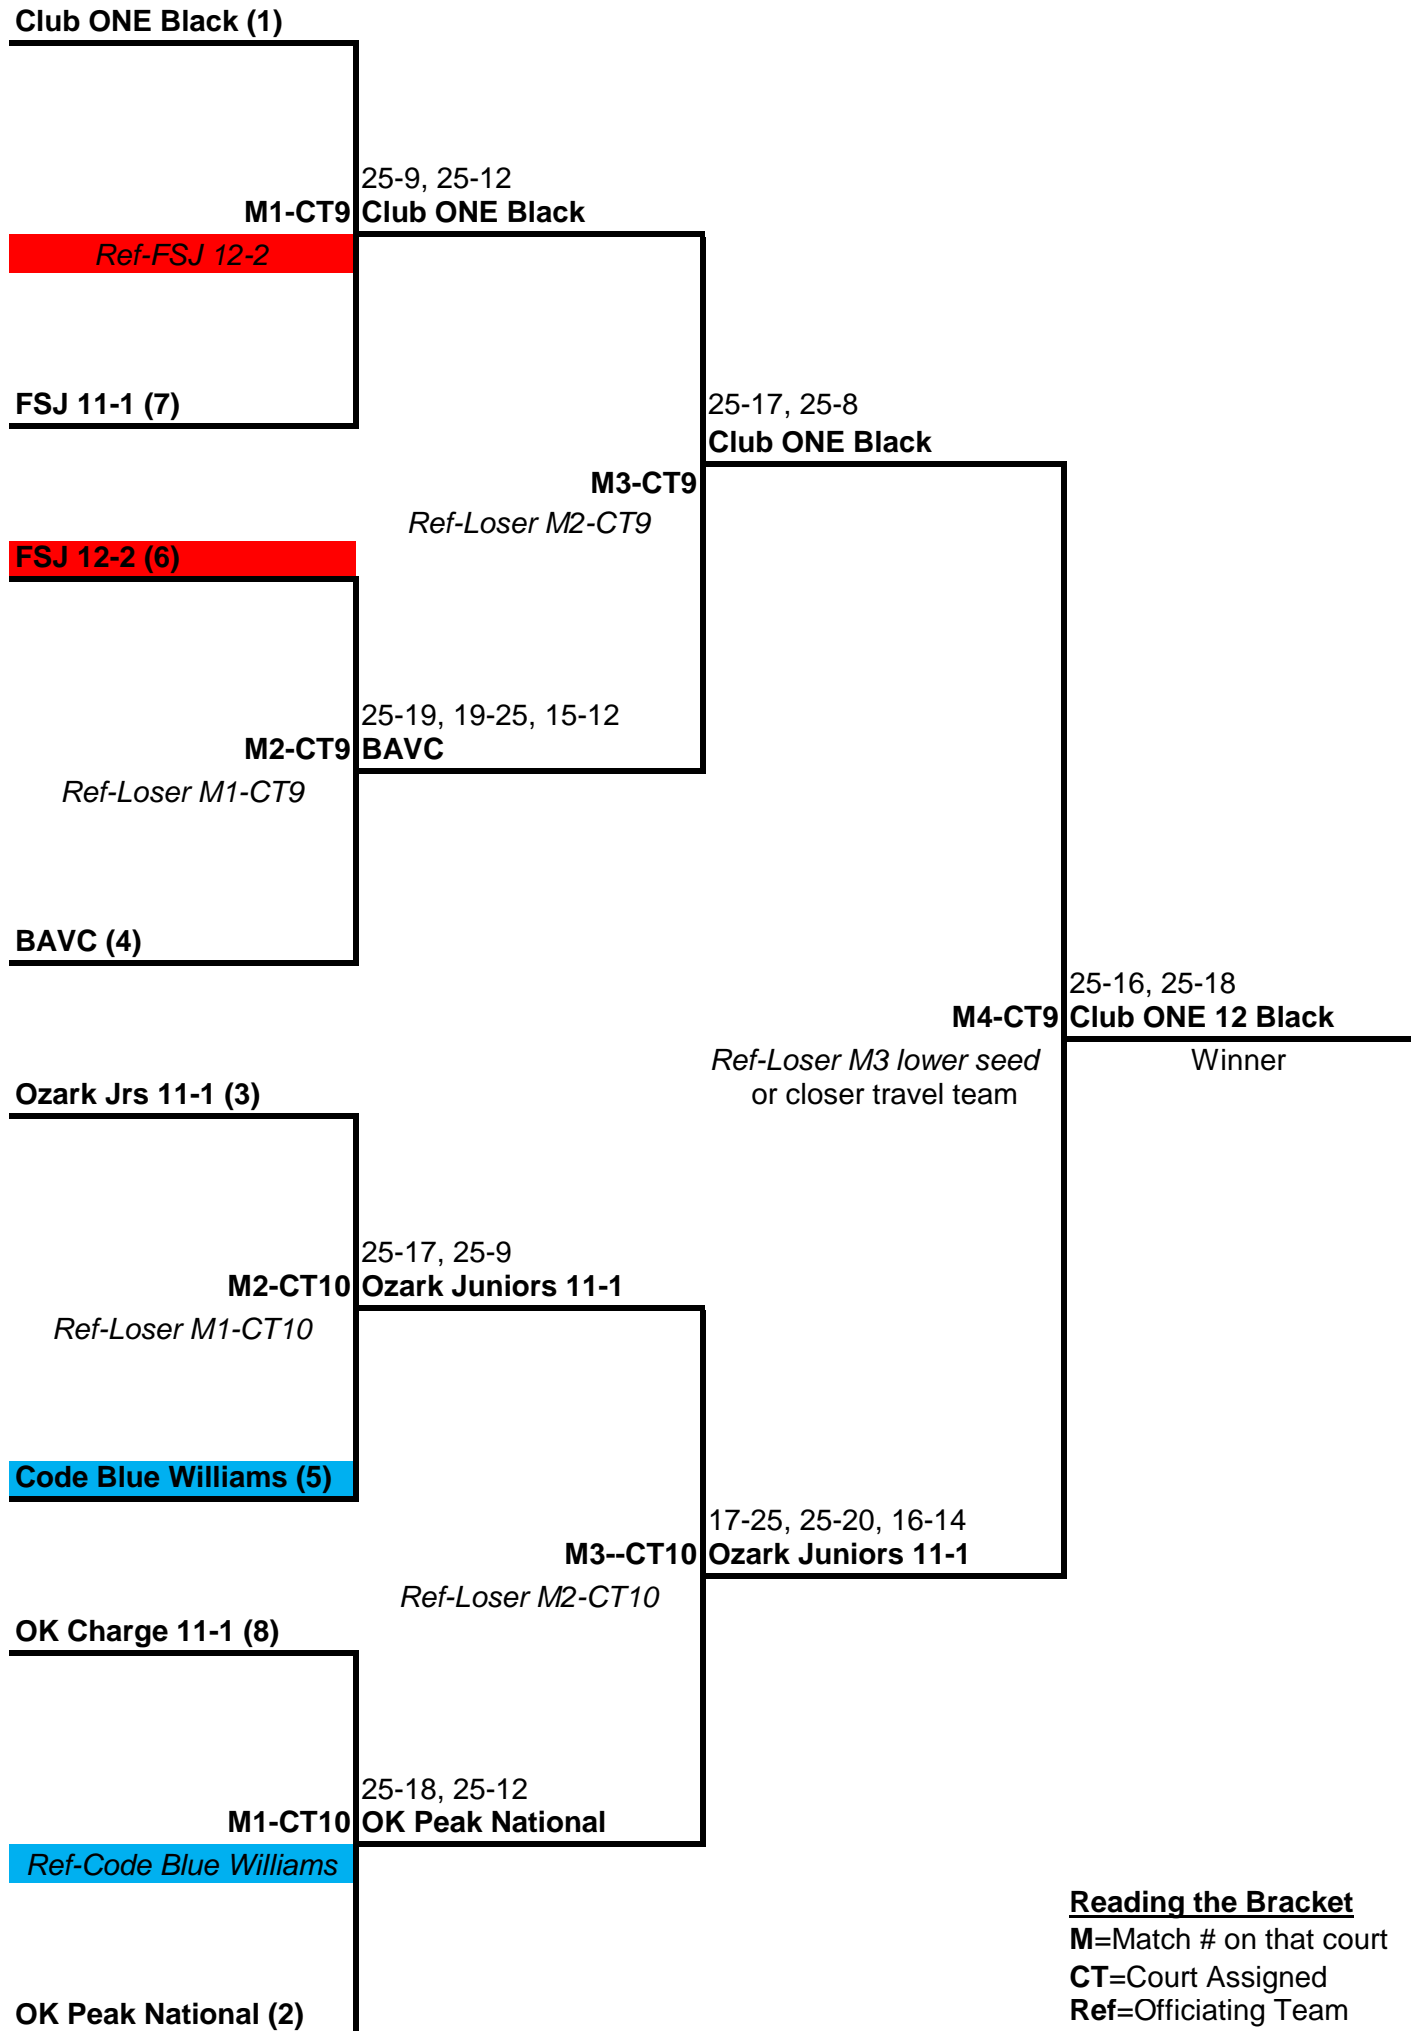

February Fiesta

www.clubtournaments.net

12 Silver February Fiesta

www.clubtournaments.net

Reading the Bracket

M=Match-listed w/# on court

CT=Court Assigned

Ref=Officiating Team