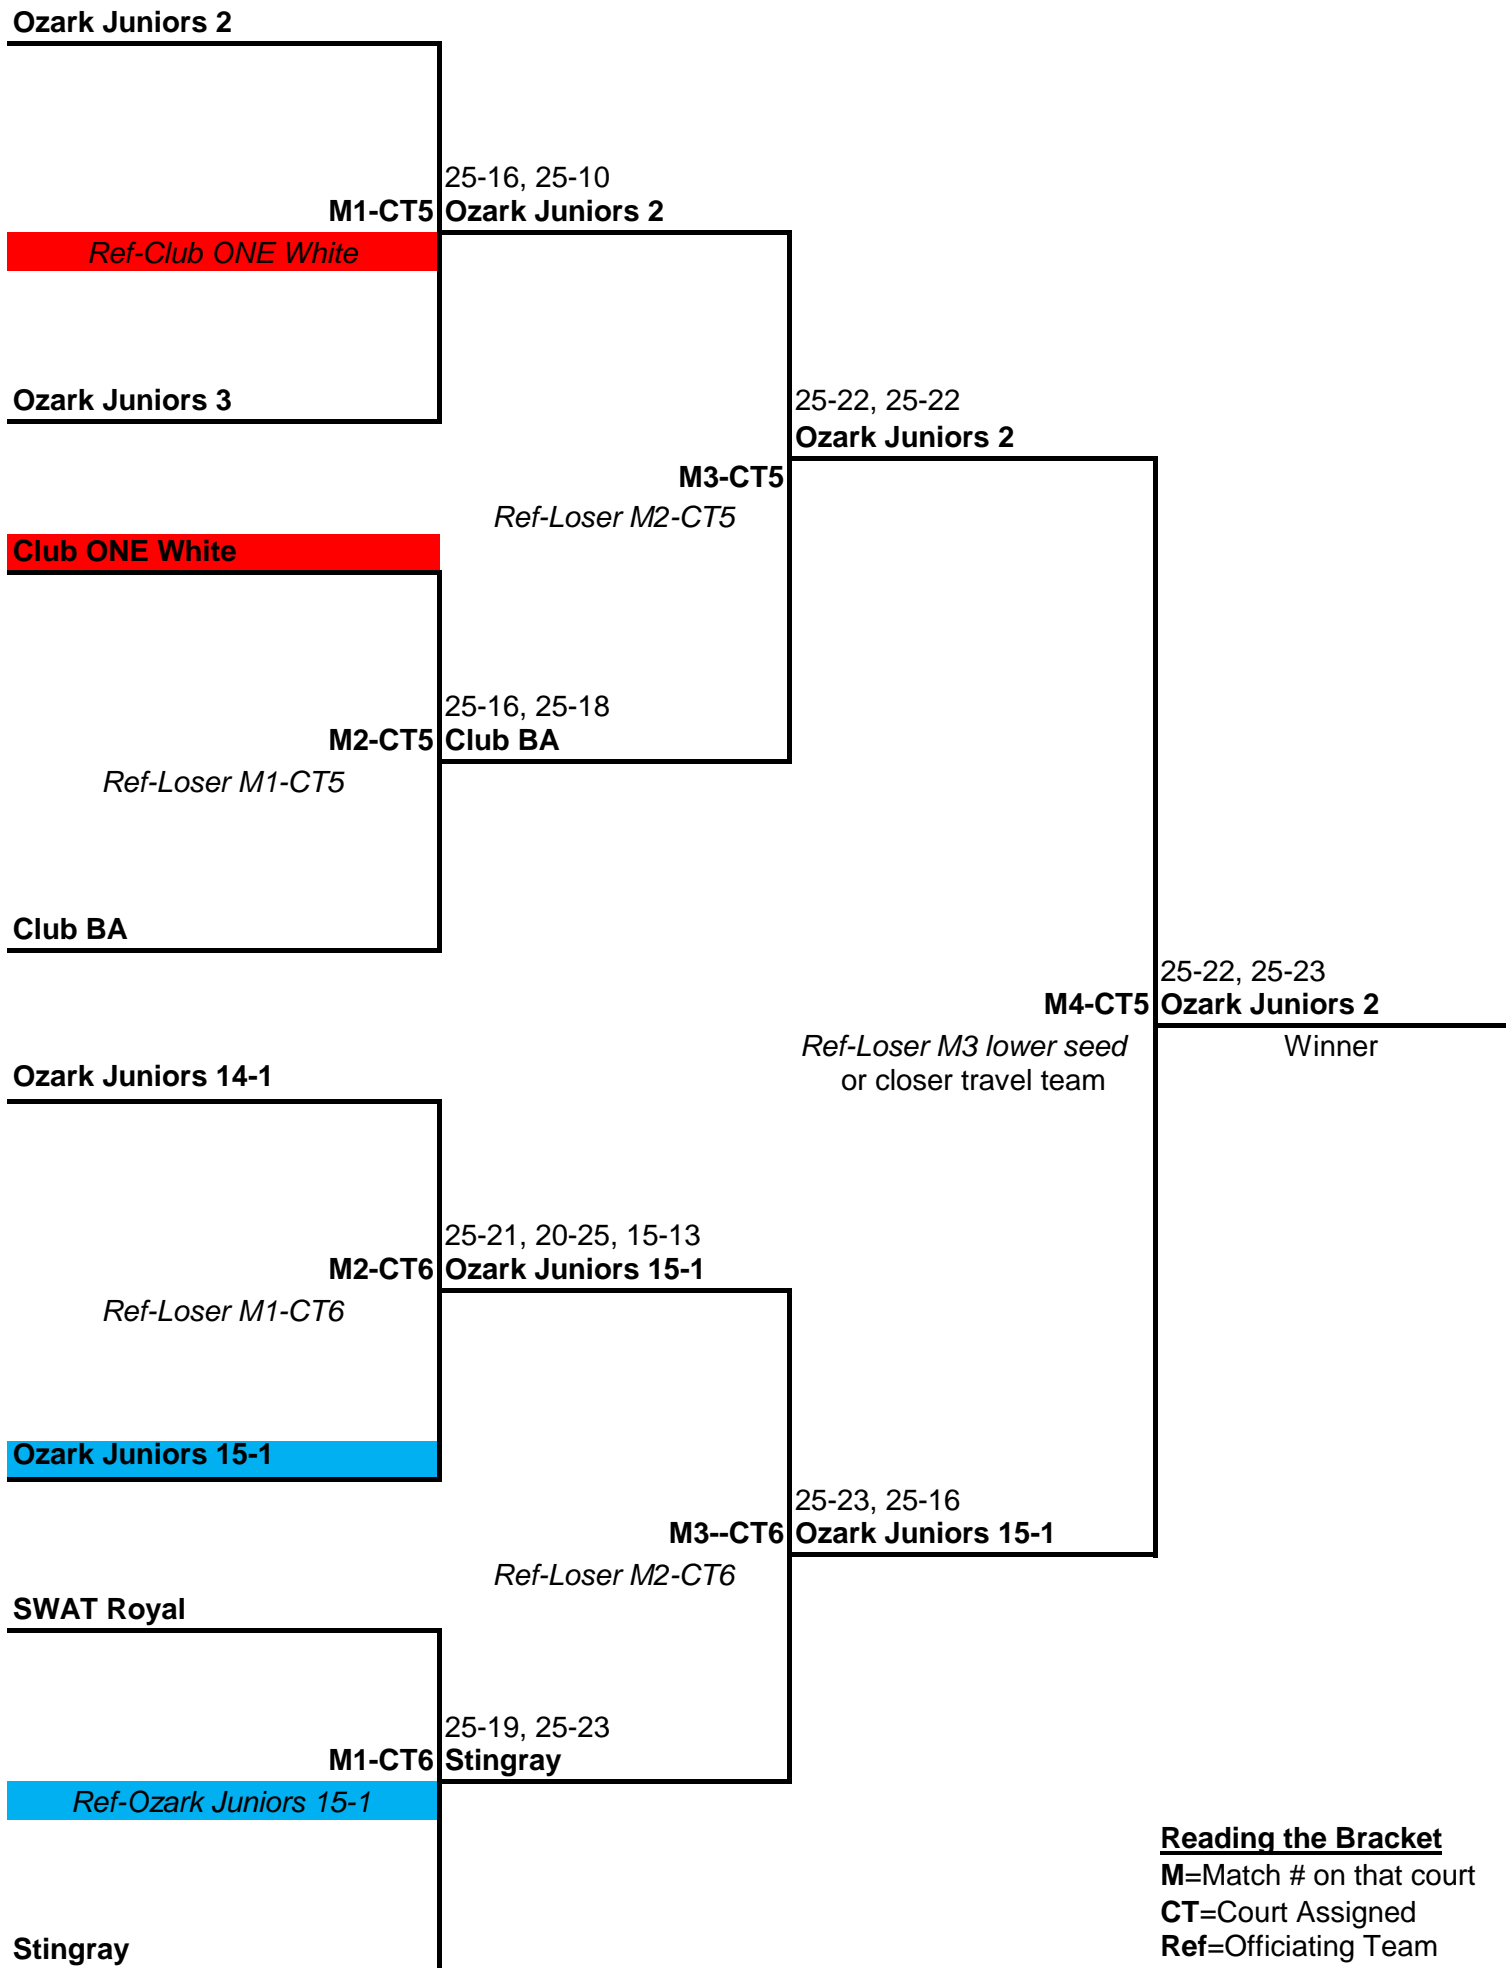

M=Match-listed w/# on court

CT=Court Assigned

Ref=Officiating Team

14 American Silver February Fiesta

www.clubtournaments.net

Reading the Bracket

M=Match # on that court

CT=Court Assigned

CT=Court Assigned

Ref=Officiating Team

February Fiesta

www.clubtournaments.net

Reading the Bracket

M=Match # on that court

CT=Court Assigned

Ref=Officiating Team