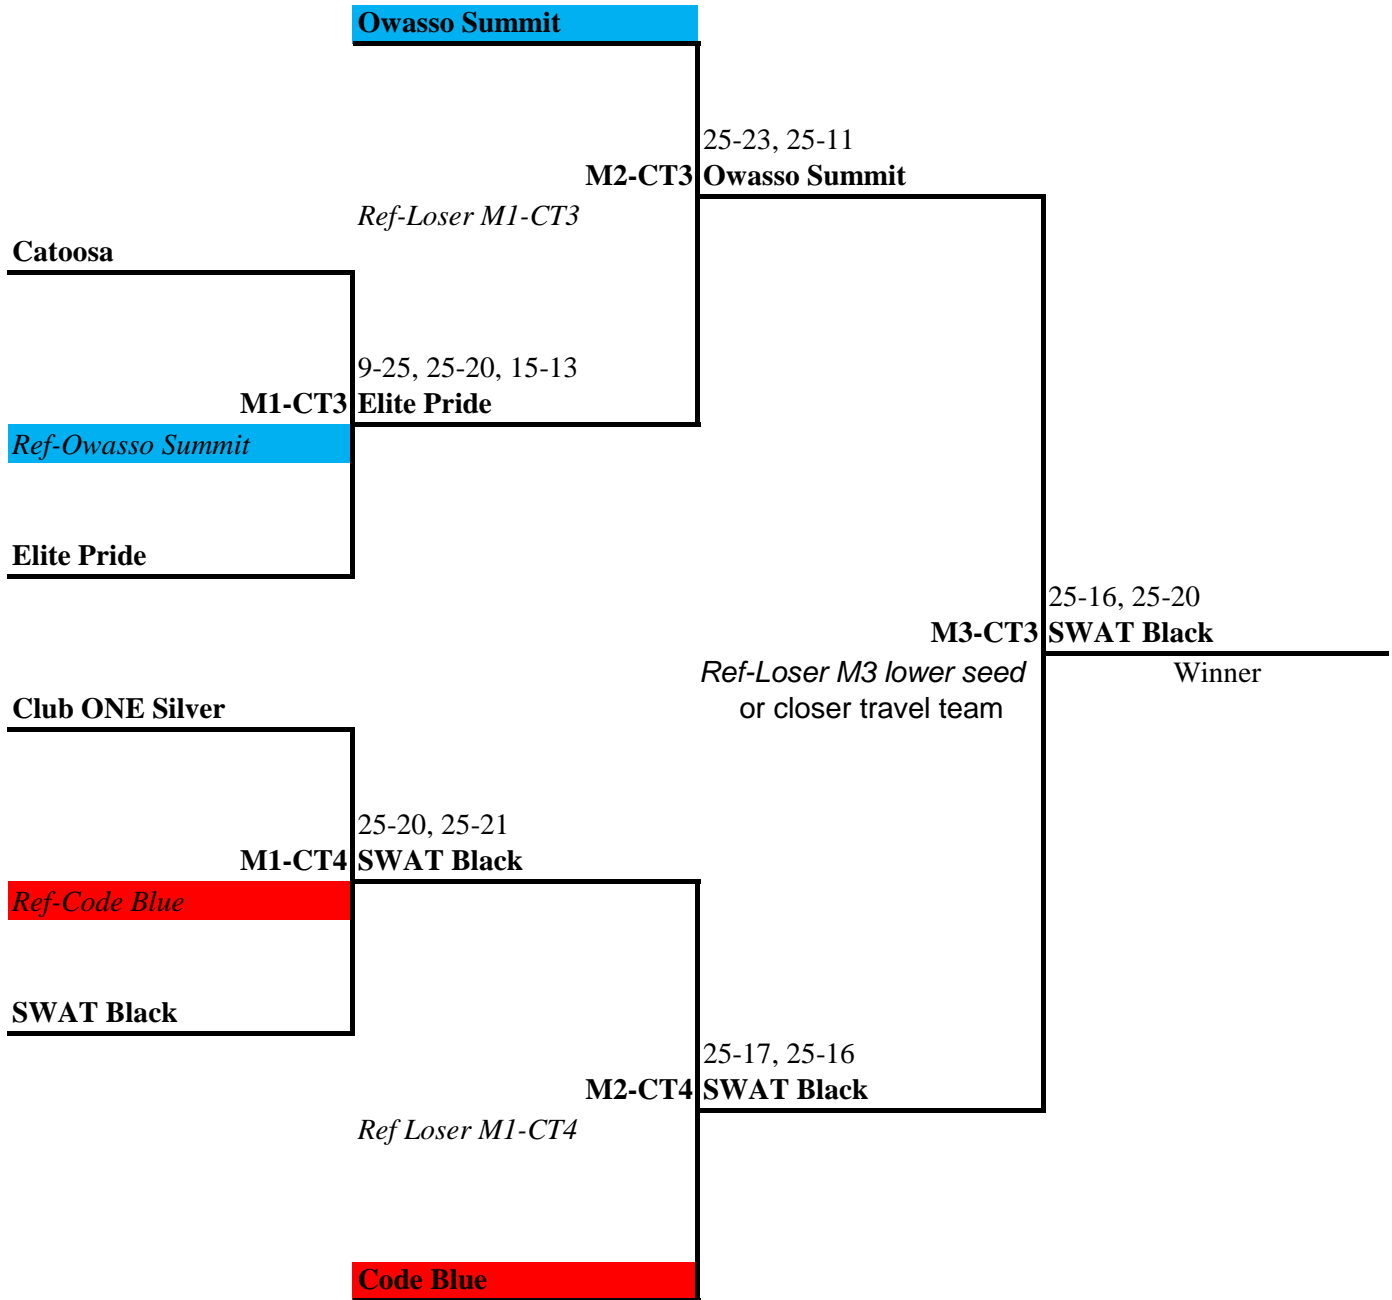

M=Match-listed w/# on court

CT=Court Assigned

Ref=Officiating Team

14 American Silver February Fiesta

www.clubtournaments.net

Reading the Bracket

M=Match # on that court

CT=Court Assigned

CT=Court Assigned

Ref=Officiating Team

February Fiesta

www.clubtournaments.net

Reading the Bracket

M=Match # on that court

CT=Court Assigned

Ref=Officiating Team

February Fiesta

www.clubtournaments.net

Reading the Bracket

M=Match-listed w/# on court

CT=Court Assigned

Ref=Officiating Team

February Fiesta

www.clubtournaments.net