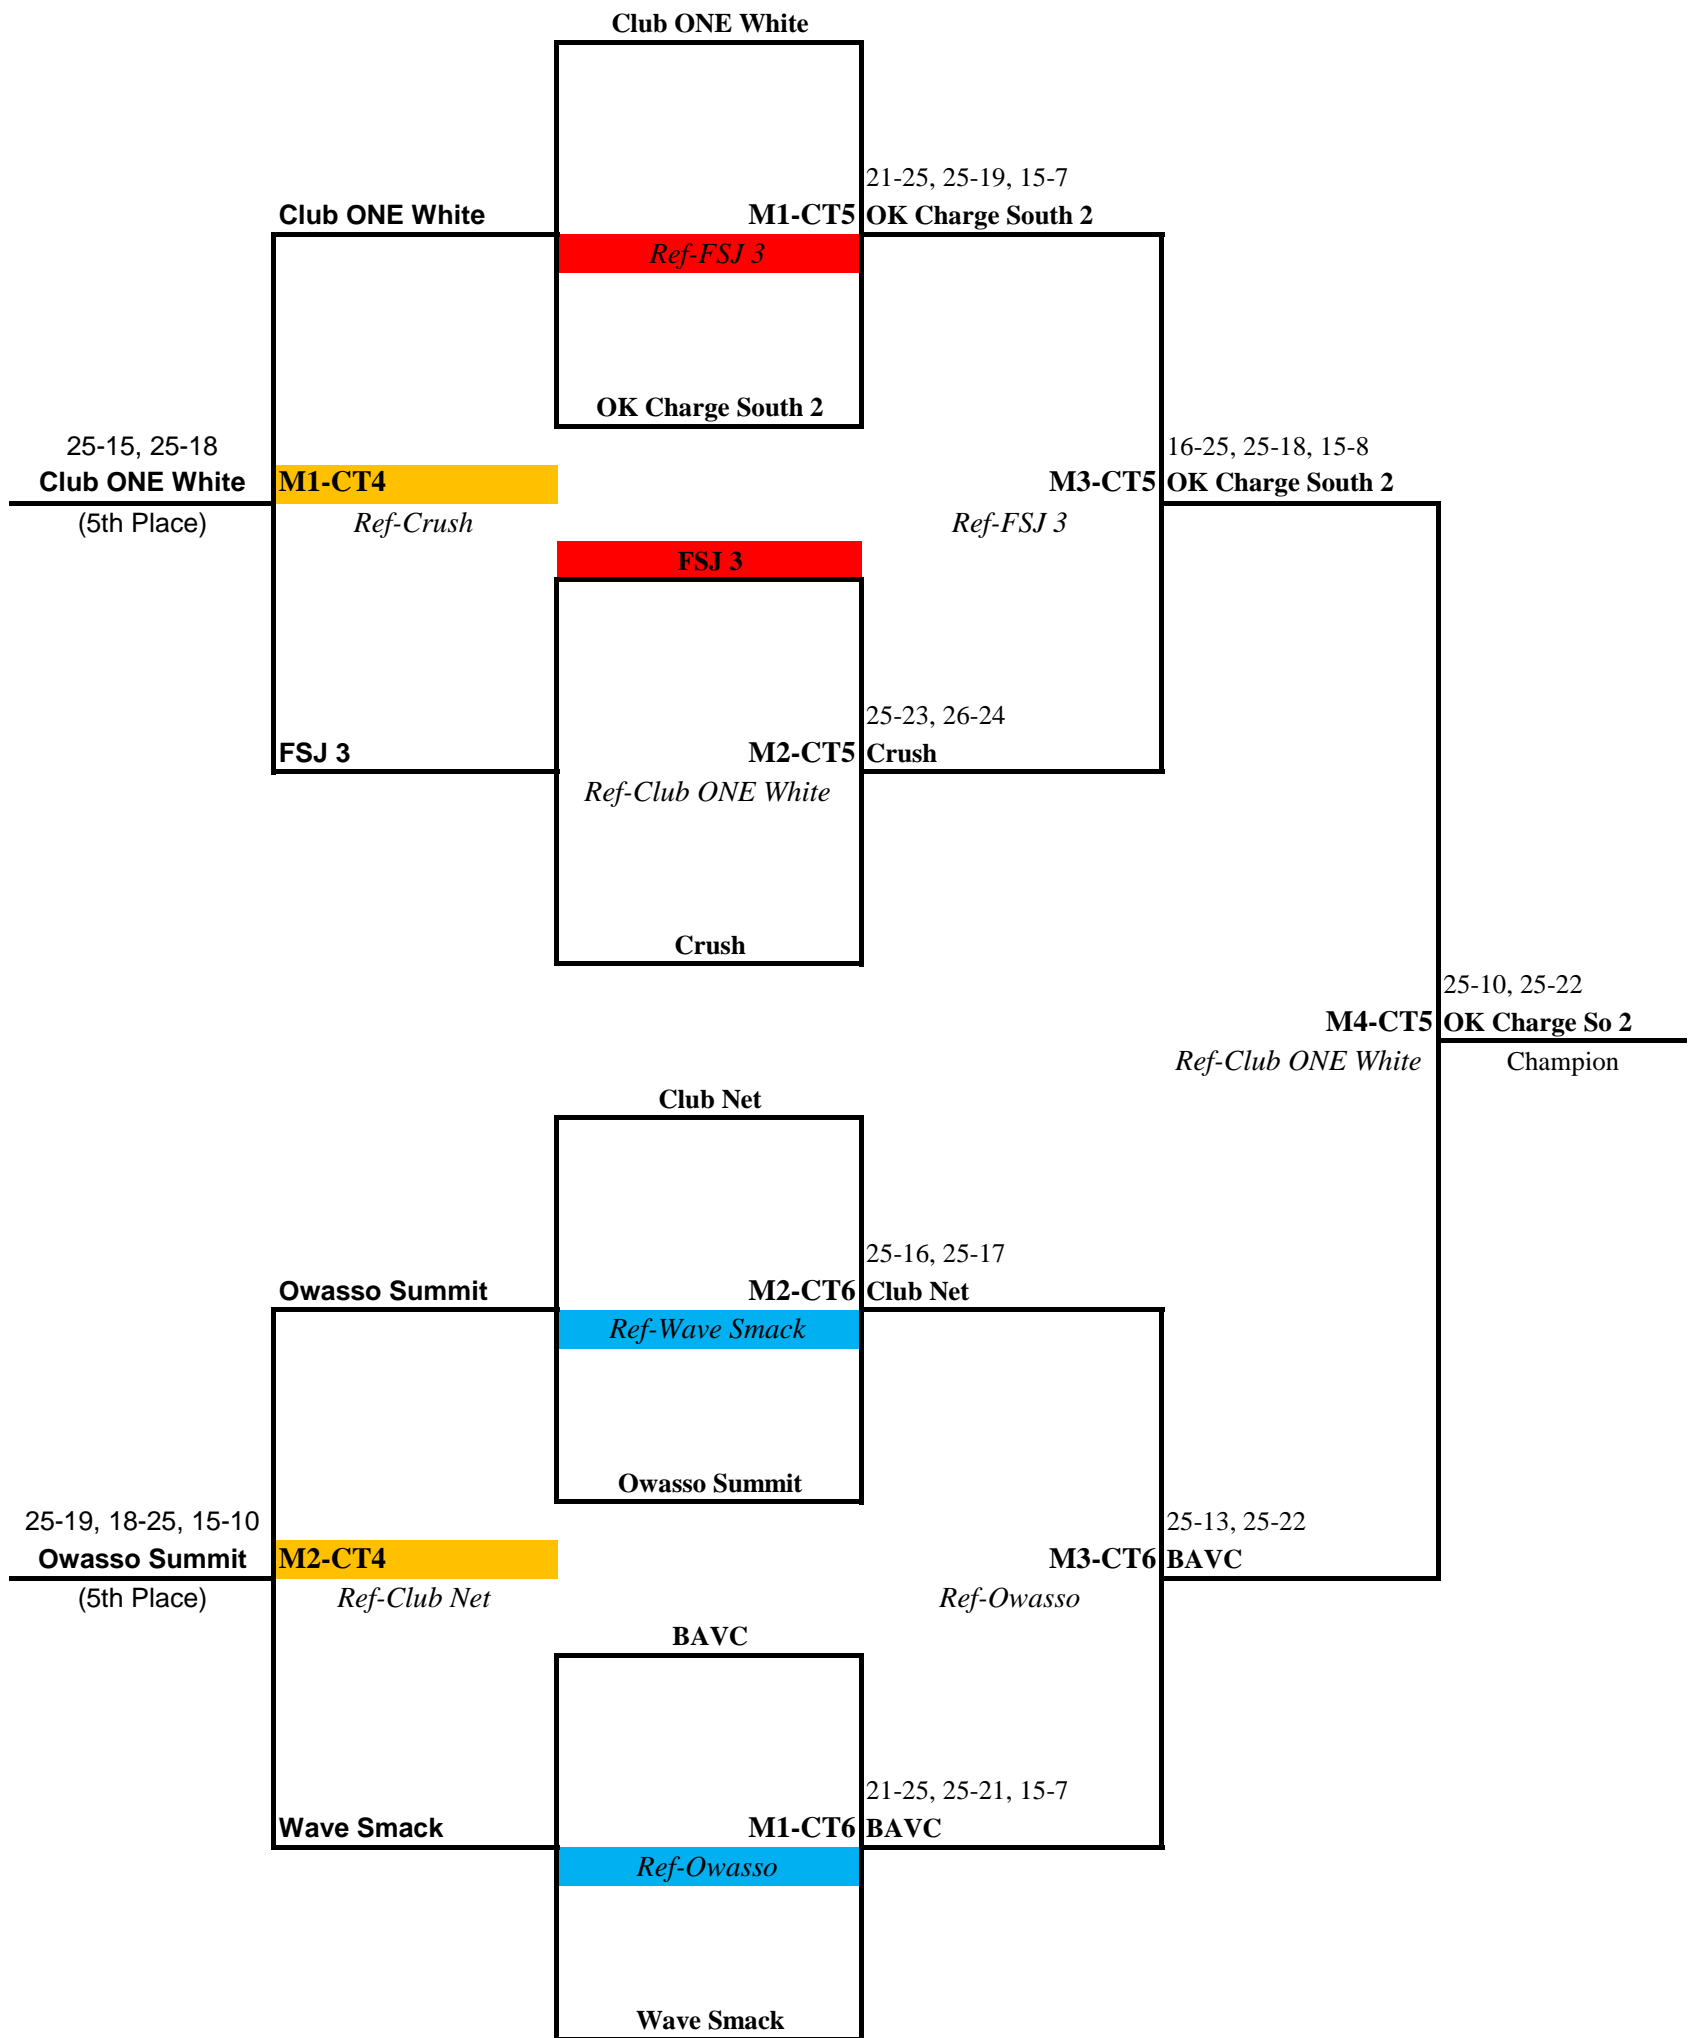

www.clubtournaments.net

14 USA Silver February Fiesta

www.clubtournaments.net

Reading the Bracket
 M=Match # on that court
 CT=Court Assigned
 Ref=Officiating Team

February Fiesta

www.clubtournaments.net

Reading the Bracket

M=Match-listed w/# on court

CT=Court Assigned

Ref=Officiating Team

14 American Silver February Fiesta

www.clubtournaments.net

Reading the Bracket

M=Match # on that court

CT=Court Assigned