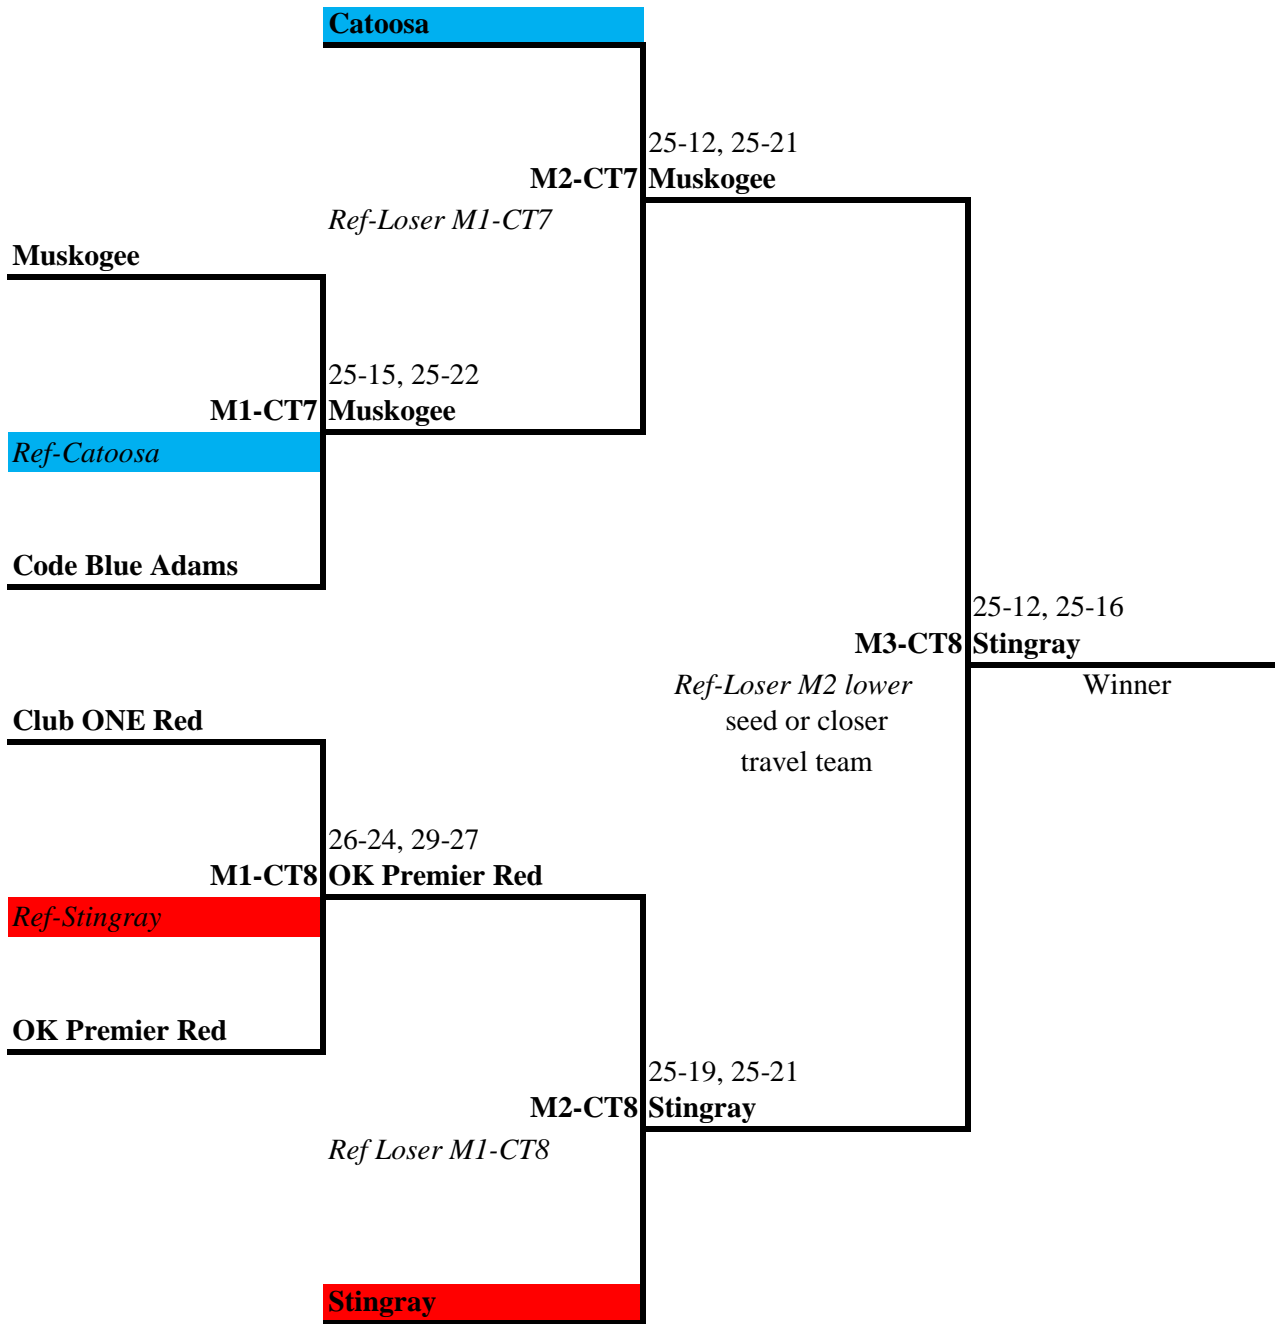

February Fiesta

www.clubtournaments.net

12 Silver February Fiesta

www.clubtournaments.net

Reading the Bracket

M=Match-listed w/# on court

CT=Court Assigned

Ref=Officiating Team

13 Gold February Fiesta

www.clubtournaments.net

Reading the Bracket
M=Match # on that court
CT=Court Assigned
Ref=Officiating Team

13 Silver

February Fiesta

www.clubtournaments.net

14 USA Gold February Fiesta

www.clubtournaments.net

14 USA Silver February Fiesta

www.clubtournaments.net

Reading the Bracket
 M=Match # on that court
 CT=Court Assigned
 Ref=Officiating Team

February Fiesta

www.clubtournaments.net

Reading the Bracket

M=Match-listed w/# on court

CT=Court Assigned

Ref=Officiating Team

14 American Silver February Fiesta

www.clubtournaments.net

Reading the Bracket

M=Match # on that court

CT=Court Assigned