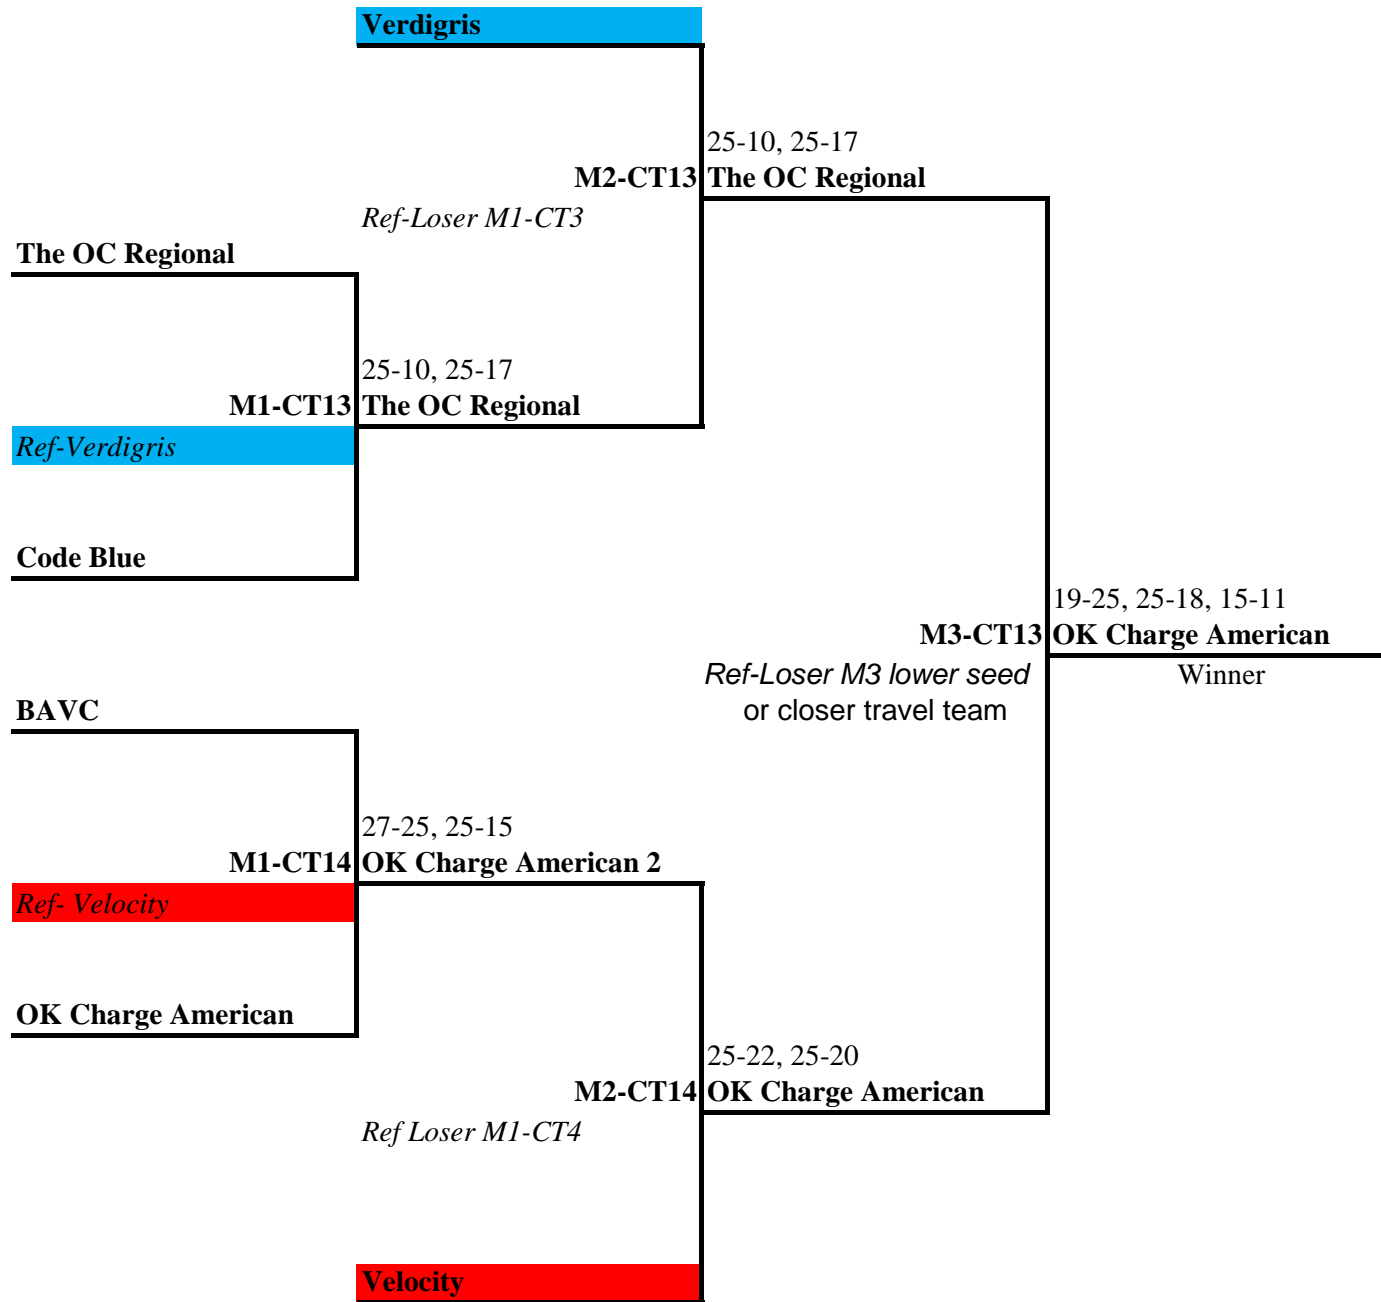

M=Match-listed w/# on court

CT=Court Assigned

Ref=Officiating Team

14 American Silver February Fiesta

www.clubtournaments.net

Reading the Bracket

M=Match # on that court

CT=Court Assigned

Ref=Officiating Team

15 Gold February Fiesta

www.clubtournaments.net

15 Silver

February Fiesta

www.clubtournaments.net

Reading the Bracket

M=Match-listed w/# on court

CT=Court Assigned

Ref=Officiating Team

February Fiesta

www.clubtournaments.net

Reading the Bracket

M=Match # on that court

CT=Court Assigned

Ref=Officiating Team